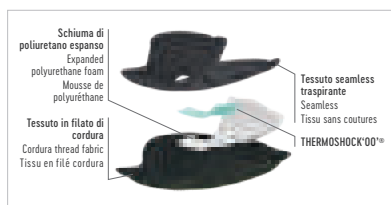

25725
CAD. X2 - H CM 9
\$1,70

SETH KNEEPAD
90% POLYAMIDE - 10% ELASTANE
INSIDE
90% POLYURETHANE FOAM - 5% POLYESTER
5% THERMOPLASTIC
2024
ADULT - S/M/L/XL
UAODOZ \$59,99

09310 white/anthracite

07720 black/yellow fluo