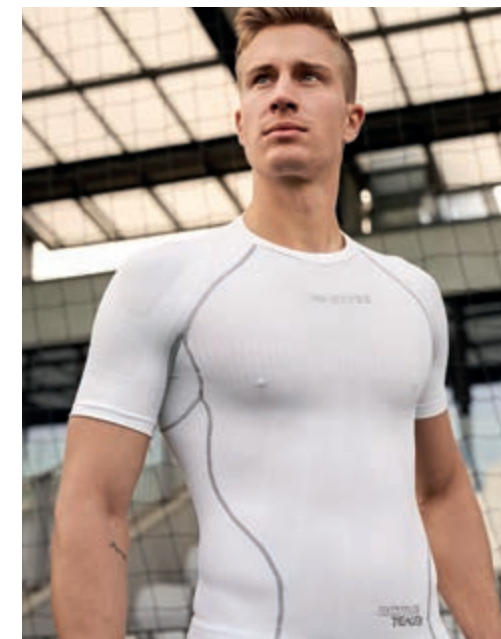

LOOK DIAMANTIS

LOOK LUCAS

LOOK BRANDON

LOOK CLASSIC

TROUSERS

COMPETITION

GOALKEEPERS

BASKET

RUGBY

ATHLETICS

JACKETS

ACTIVE TENSE

BASE LAYER

ACCESSORIES

CUSTOM