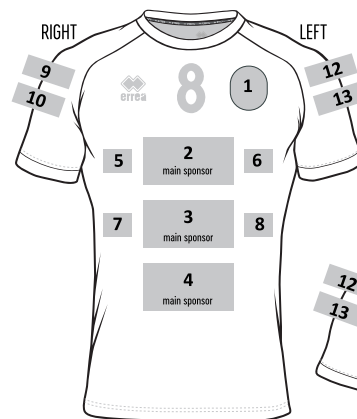

FULL CUSTOM COMPETITION

RIGHT SLEEVE

- 9 LOGO (h x w cm)
- 10 LOGO (h x w cm)

LEFT SLEEVE

- 12 LOGO (h x w cm)
- 13 LOGO (h x w cm)

FRONT

- 1 BADGE (h x w cm)
- 2 LOGO (h x w cm)
- 3 LOGO (h x w cm)
- 4 LOGO (h x w cm)
- 5 LOGO (h x w cm)
- 6 LOGO (h x w cm)
- 7 LOGO (h x w cm)
- 8 LOGO (h x w cm)

BACK

- NAME cm h
- NUMBER cm h
- 15 LOGO (h x w cm)
- 16 LOGO (h x w cm)
- 17 LOGO (h x w cm)
- 18 LOGO (h x w cm)